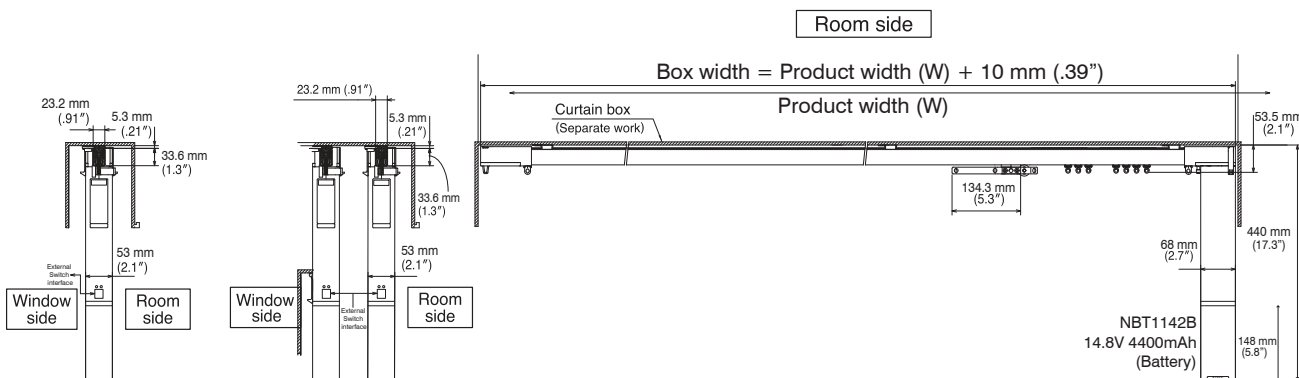

Installation Dimensions and Diagram (NBT72E -75/20 , NBT72LE - 1.2/20)

One-way draw: ceiling single attachment (NBT72E-75/20)

Two-way draw: ceiling double attachment (NBT72E-75/20)

One/Two-way draw: ceiling double attachment (NBT72LE-1.2/20)