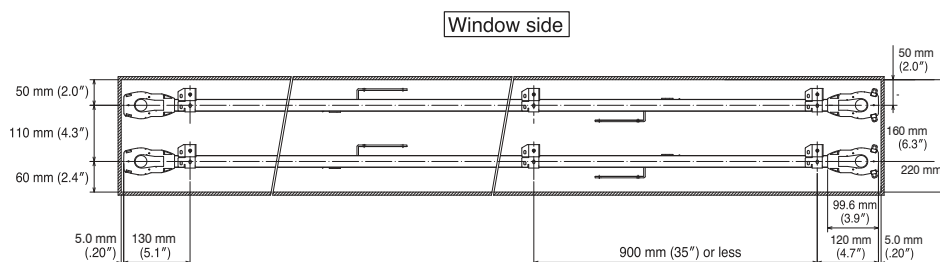

Two-way draw: ceiling double attachment (NBT72E-75/20)

One/Two-way draw: ceiling double attachment (NBT72LE-1.2/20)