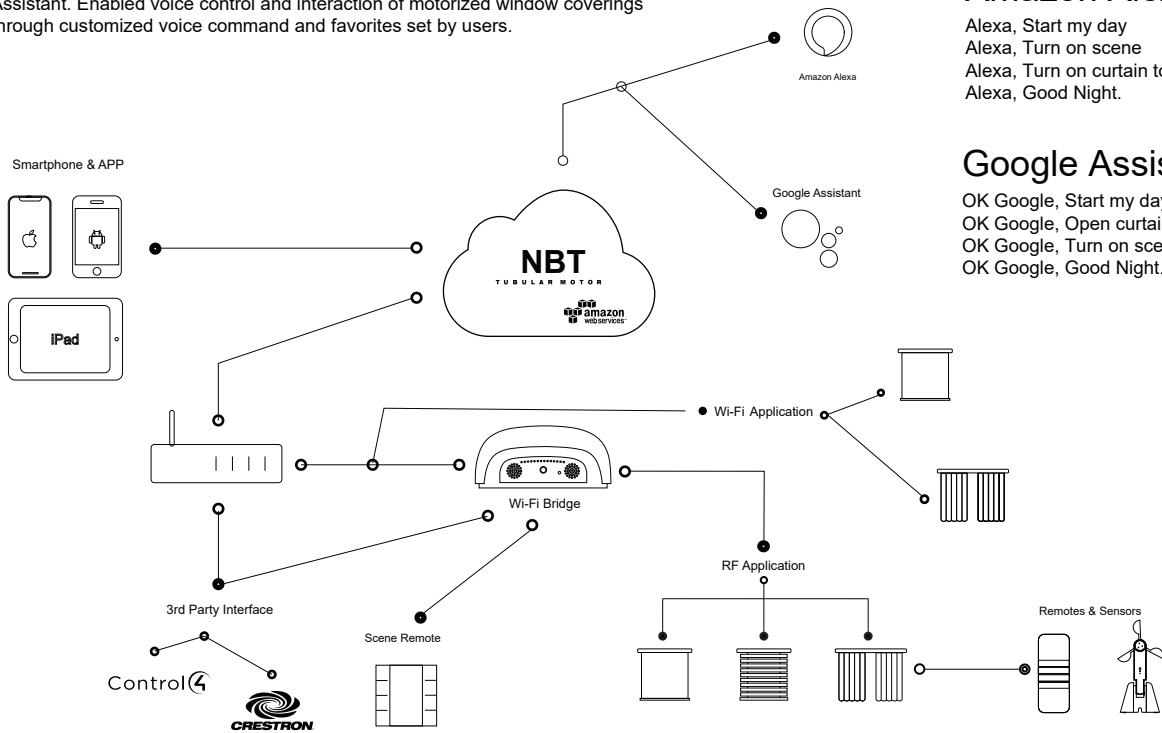

Google Assistant

OK Google, Start my day
OK Google, Open curtain to 20%
OK Google, Turn on scene
OK Google, Good Night.