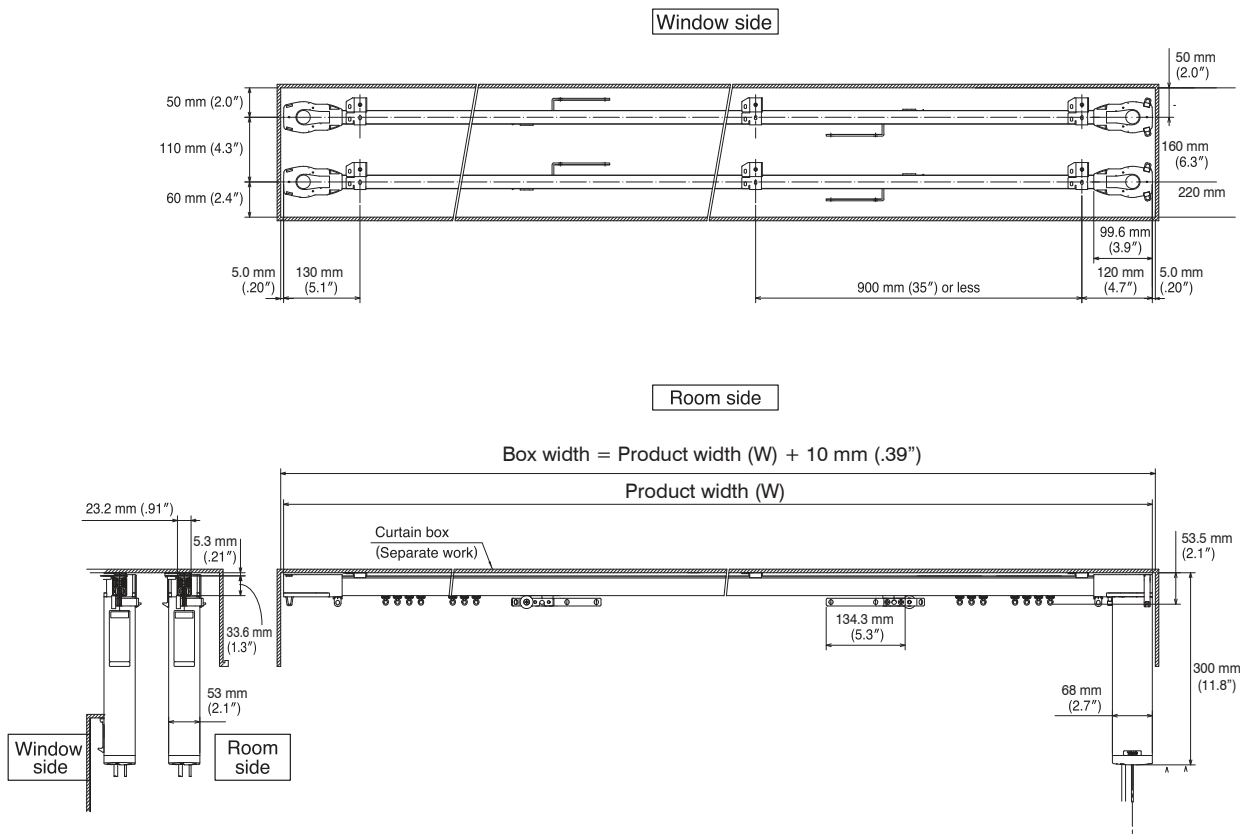

Two-way draw: ceiling double attachment