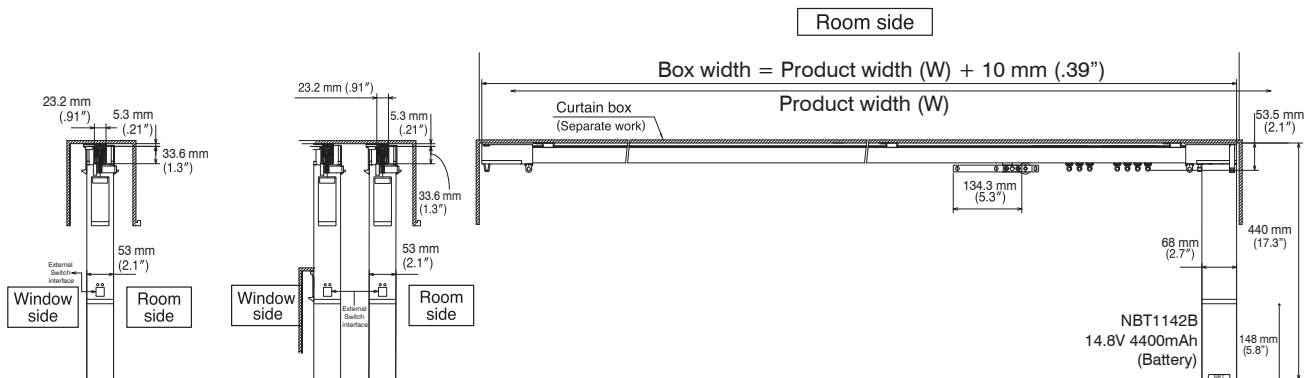

NBT CURTAIN MOTOR (Inbuilt Receiver)

Installation Dimensions and Diagram for Ripple Fold Tape (NBT72E -75/20, NBT72LE - 1.2/20)

One-way draw: ceiling single attachment (NBT72E-75/20)

Two-way draw: ceiling double attachment (NBT72E-75/20)

One/Two-way draw: ceiling double attachment (NBT72LE-1.2/20)