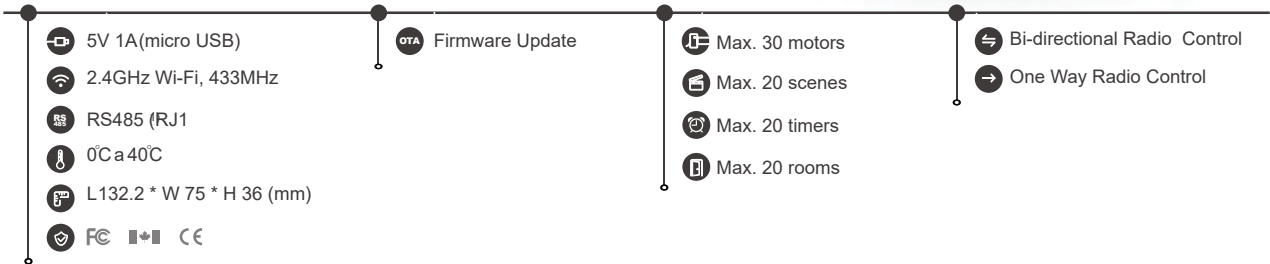

NBT CURTAIN MOTOR (Inbuilt Receiver)

WI-FI Bridge, WI-FI Hub & Set up

WI-FI Bridge