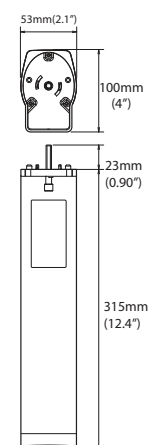

NBT72E - 75/20