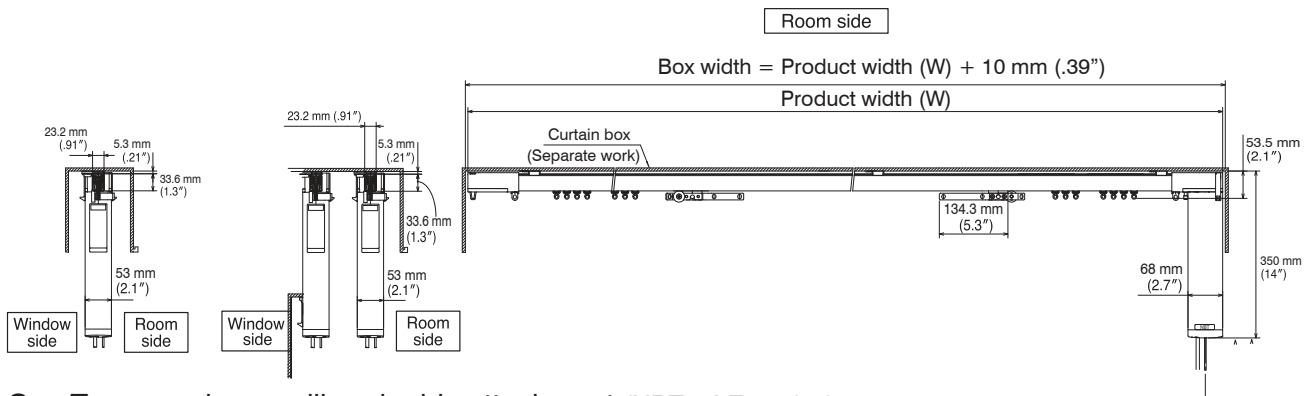

### One/Two-way draw: ceiling double attachment (NBT72LE-1.2/20)

## Installation Dimensions and Diagram for Ripple Fold Tape (NBT72E -75/20, NBT72LE - 1.2/20)

One-way draw: ceiling single attachment (NBT72E-75/20)

Two-way draw: ceiling double attachment (NBT72E-75/20)