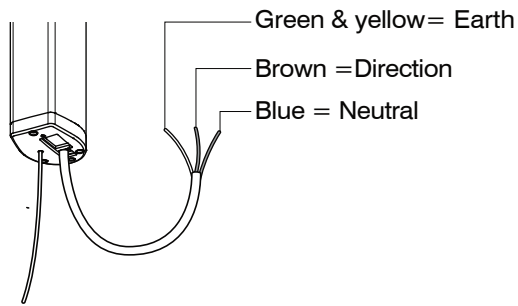

Basic Wiring and Connecting Diagram (Inbuilt Receiver)

NBT72E - 75/20