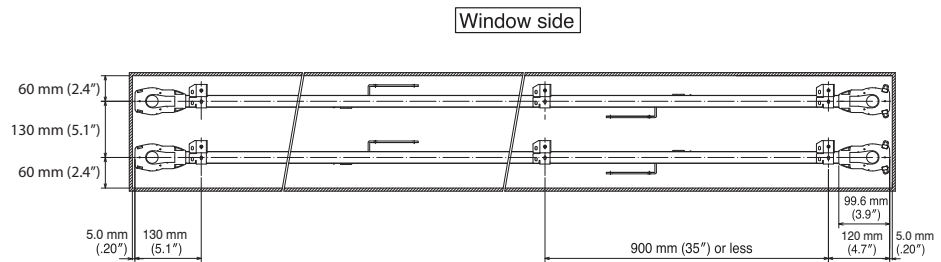

Two-way draw: ceiling double attachment (NBT72E-75/20)

One/Two-way draw: ceiling double attachment (NBT72LE-1.2/20)