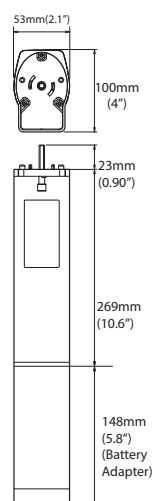

NBT72LE-1.2/20 (Battery) Motor Specifications

Rated power voltage	DC 14.8 V
Rated power frequency	50/60 Hz
Power Rated	16 W
Operating voltage	14.8 V
Degree of Protection	IP20
Power rating	1.10 A
Operating speed	20 cm/s
Rated Torque	1.2 N.m
Weight Capacity	50 Kg
Maximum width	30 Feet
Maximum Height	12 Feet
Ambient temperature	0 to 40°C (non-condensing)
Time rating	4 min. (continuous operation)
Noise level	35 dB (in default motor speed)

NBT72LE - 1.2/20
(Battery)