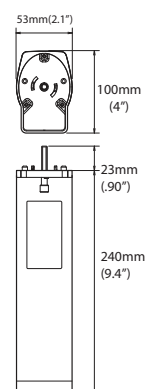

NBT360E - 75/20