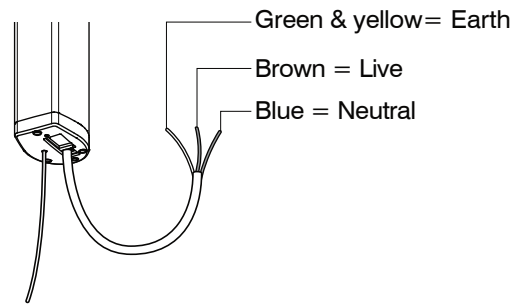

NBT360E - 75/20