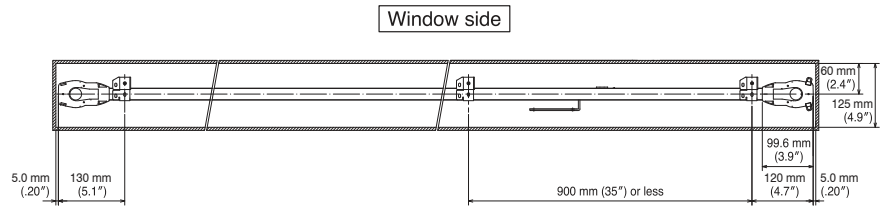

NBT CURTAIN MOTOR (Inbuilt Receiver)

Installation Dimensions and Diagram for Ripple Fold Tape (NBT72E -75/20, NBT72LE - 1.2/20)

One-way draw: ceiling single attachment (NBT72E-75/20)