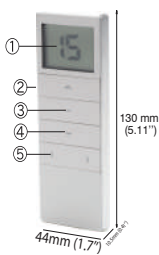

NBT Remote Specification

NBT 1602 15 Channel Remote