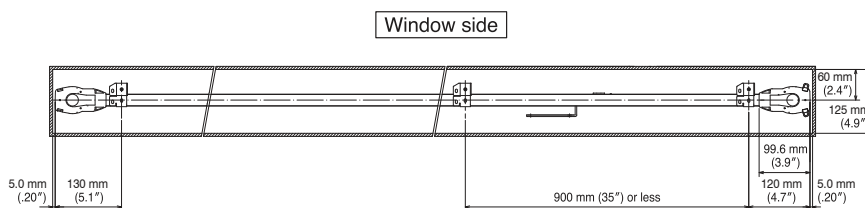

Installation Dimensions and Diagram (NBT72E -75/20 , NBT72LE - 1.2/20)

One-way draw: ceiling single attachment (NBT72E-75/20)