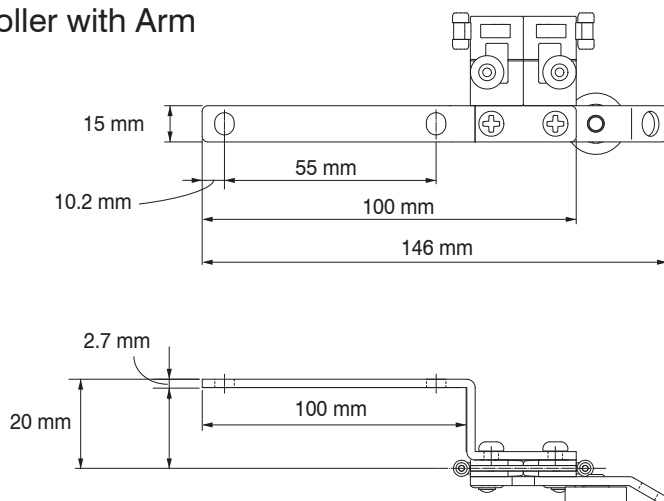

Parts Size

Pilot Roller with Arm