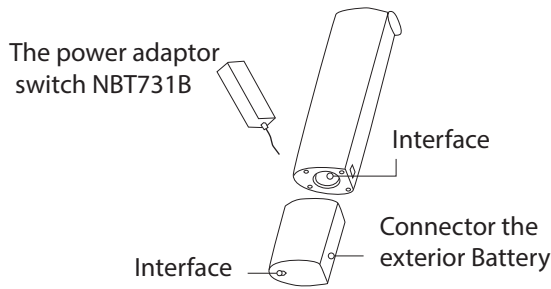

## Installation Dimensions and Diagram for Ripple Fold Tape (NBT72E -75/20, NBT72LE - 1.2/20)

One-way draw: ceiling single attachment (NBT72E-75/20)

Two-way draw: ceiling double attachment (NBT72E-75/20)

One/Two-way draw: ceiling double attachment (NBT72LE-1.2/20)

## Basic Wiring and Connecting Diagram (Inbuilt Receiver)

NBT72E - 75/20

NBT360E - 75/20

NBT72LE - 1.2/20 (Battery)

When using a dry contact (no-voltage) switch      \*Power line 3-core type