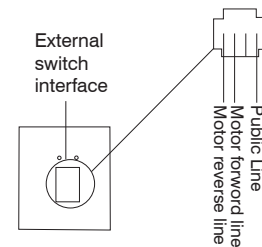

## Basic Wiring and Connecting Diagram (Inbuilt Receiver)

NBT72E - 75/20

NBT360E - 75/20

NBT72LE - 1.2/20 (Battery)

When using a dry contact (no-voltage) switch      \*Power line 3-core type