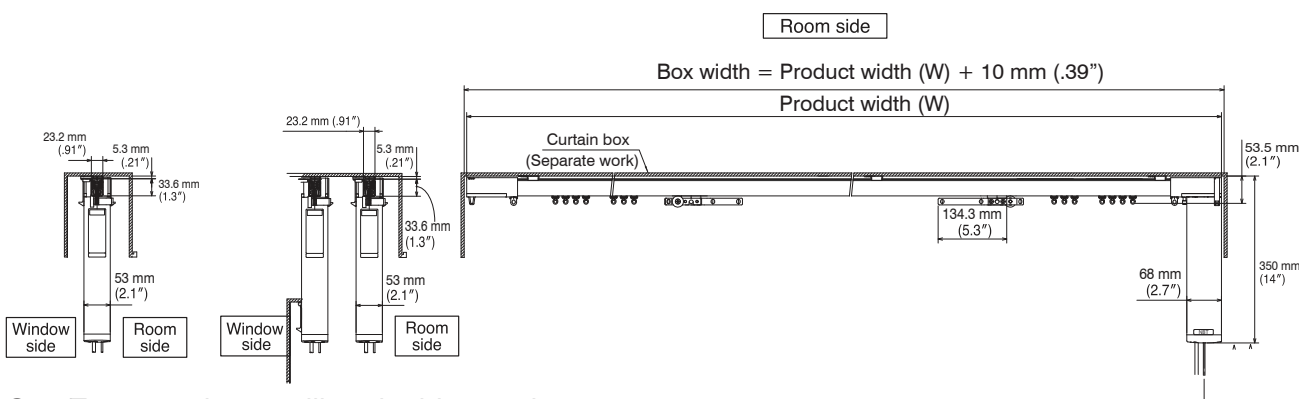

Two-way draw: ceiling double attachment (NBT72E-75/20)

One/Two-way draw: ceiling double attachment (NBT72LE-1.2/20)